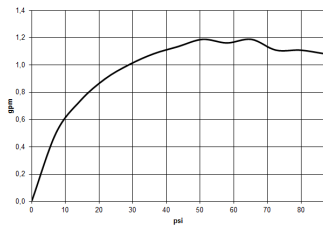

Sink - Meta

Single-lever lavatory mixer with drain - polished chrome

Article number: 33 500 661-00 0010

- 6-5/8" Projection
- US drain with overflow
- Swiveling spout 360°
- Round aerated stream
- Total height 12-1/4"
- Height to aerator/spout outlet 8-7/8"
- 1-3/8" hole diameter
- 2 x pressure hose with 3/8" compression fitting
- Water flow rate limited to max. 1.2 gpm
- lead-free
- (ADA)
- Suitable only for basins with overflow.

polished chrome

Dimensional drawing

Sink - Meta
Single-lever lavatory mixer with drain - polished chrome
Article number: 33 500 661-00 0010

All dimensions in mm / inch = mm x 0,0394

Flow rate chart

Sink - Meta
Single-lever lavatory mixer with drain - polished chrome
Article number: 33 500 661-00 0010