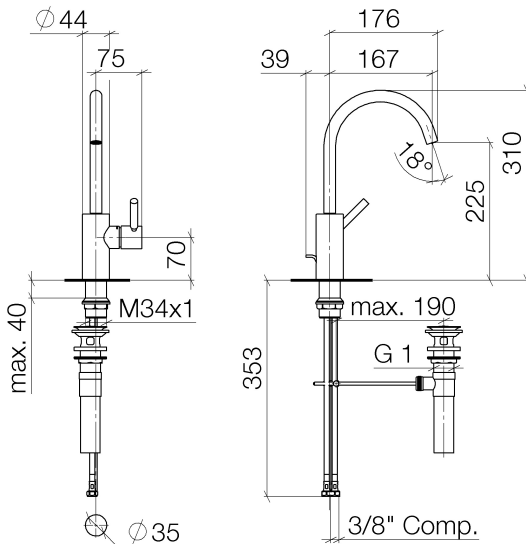

Sink - Meta

Single-lever lavatory mixer with drain - polished chrome

Article number: 33 500 661-00 0010

- 6-5/8" Projection
- US drain with overflow
- Swiveling spout 360°
- Round aerated stream
- Total height 12-1/4"
- Height to aerator/spout outlet 8-7/8"
- 1-3/8" hole diameter
- 2 x pressure hose with 3/8" compression fitting
- Water flow rate limited to max. 1.2 gpm
- lead-free
- (ADA)
- Suitable only for basins with overflow.

polished chrome

Dimensional drawing

Sink - Meta
Single-lever lavatory mixer with drain - polished chrome
Article number: 33 500 661-00 0010

All dimensions in mm / inch = mm x 0,0394

Flow rate chart

Sink - Meta
Single-lever lavatory mixer with drain - polished chrome
Article number: 33 500 661-00 0010

Spare parts list

Number	Item Number	Designation	Number of units
--------	-------------	-------------	-----------------