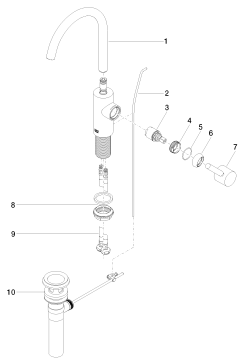

Sink - Meta

Single-lever lavatory mixer with drain - polished chrome

Article number: 33 500 661-00 0010

- 6-5/8" Projection
- US drain with overflow
- Swiveling spout 360°
- Round aerated stream
- Total height 12-1/4"
- Height to aerator/spout outlet 8-7/8"
- 1-3/8" hole diameter
- 2 x pressure hose with 3/8" compression fitting
- Water flow rate limited to max. 1.2 gpm
- lead-free
- (ADA)
- Suitable only for basins with overflow.

polished chrome

Dimensional drawing

Sink - Meta
Single-lever lavatory mixer with drain - polished chrome
Article number: 33 500 661-00 0010

All dimensions in mm / inch = mm x 0,0394

Flow rate chart

Sink - Meta
Single-lever lavatory mixer with drain - polished chrome
Article number: 33 500 661-00 0010

Spare parts list

Number	Item Number	Designation	Number of units
--------	-------------	-------------	-----------------